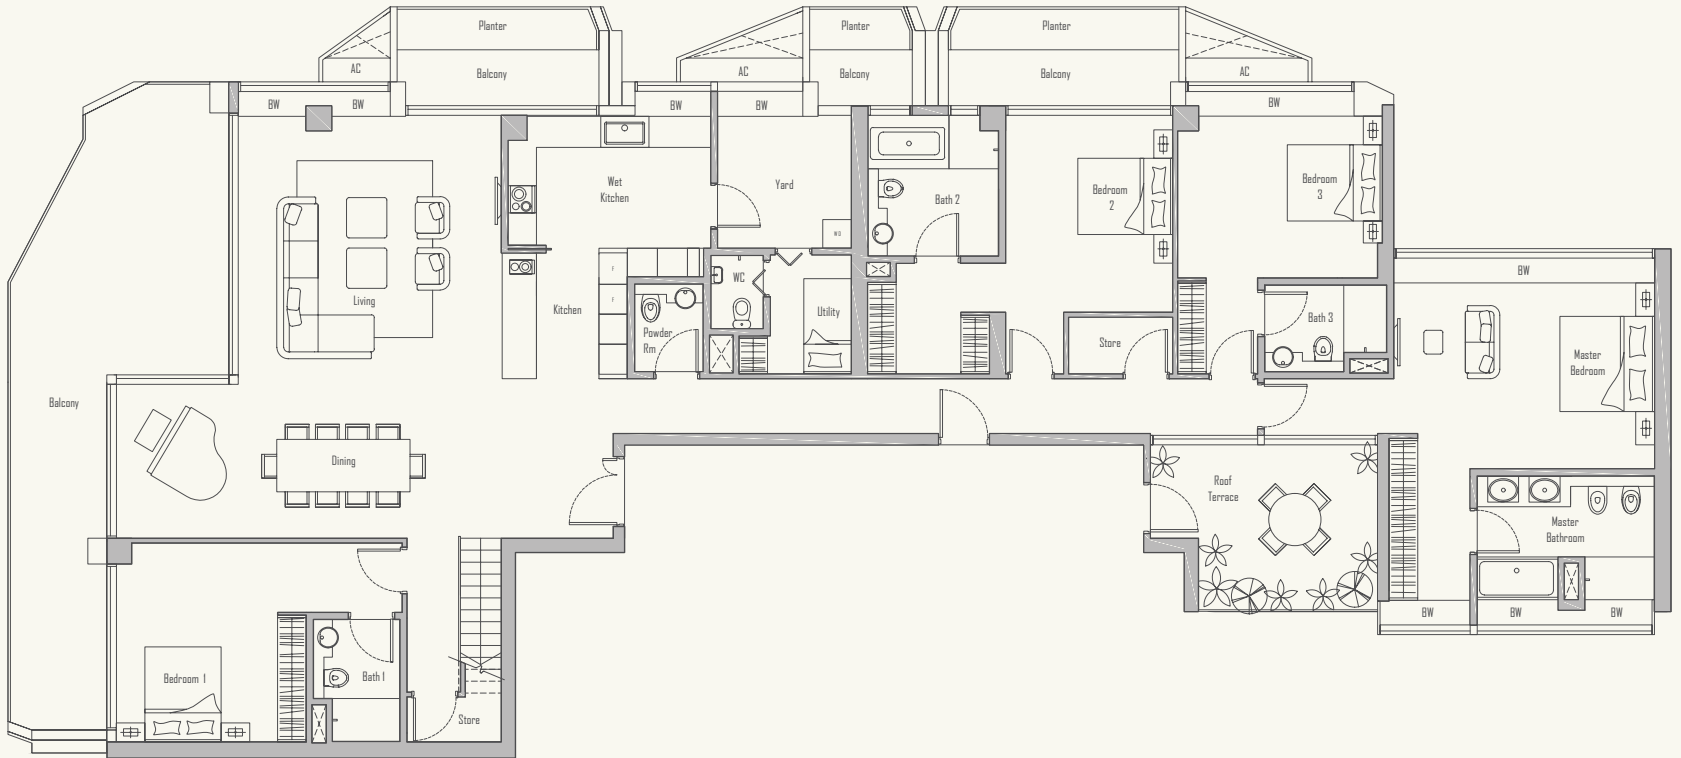

PENTHOUSE

TYPE PH1

674 sqm / 7255 sqft

#52-11

Lower Level

Upper Level