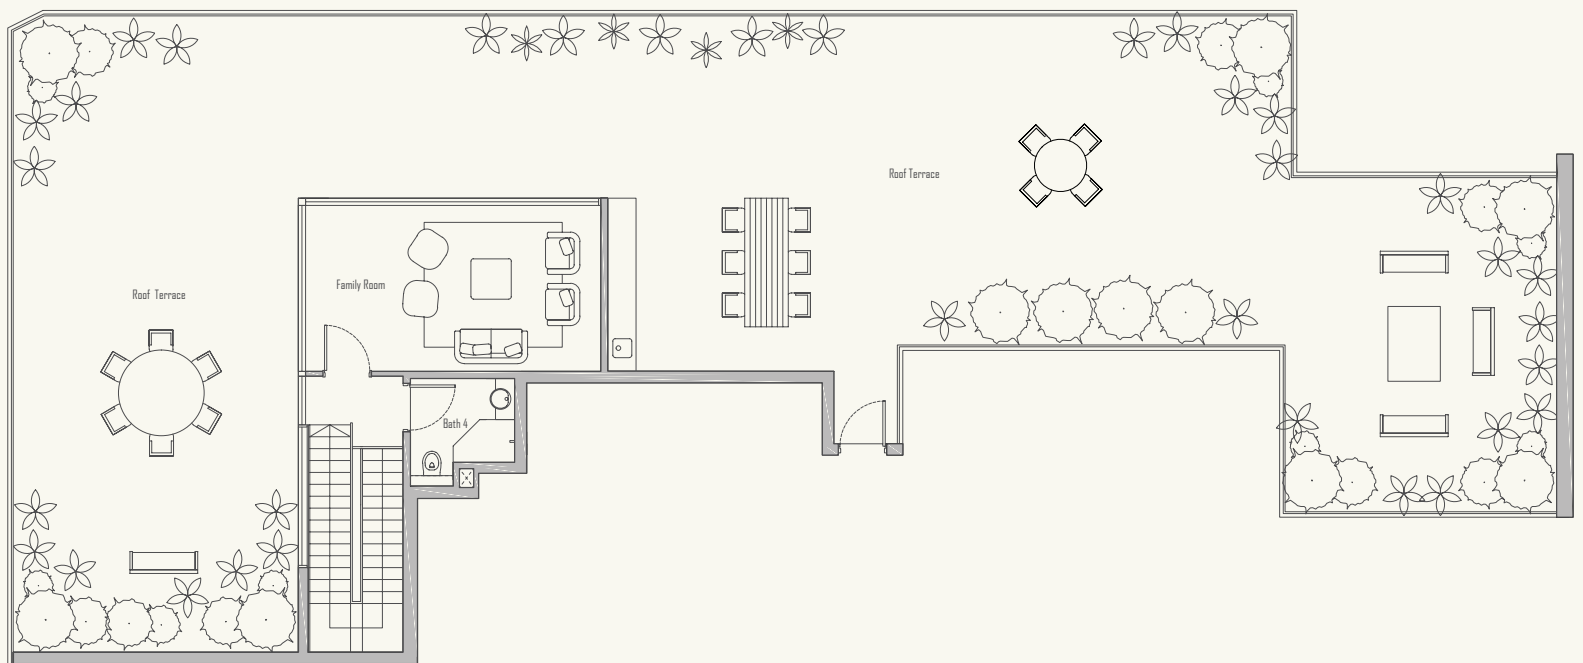

PENTHOUSE

TYPE PH1

674 sqm / 7255 sqft

#52-11

Lower Level

Upper Level