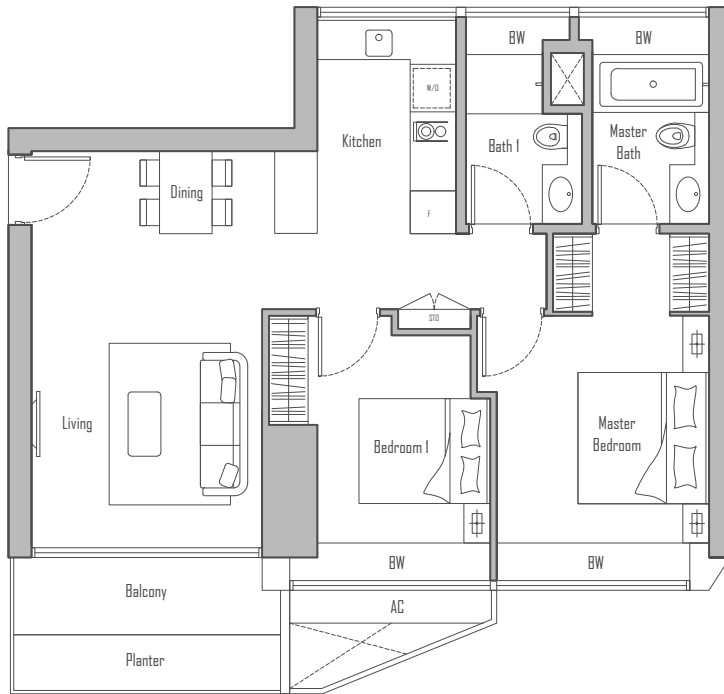

2 - BEDROOM

TYPE B1

96 sqm / 1033 sqft

#09-12 to #23-12

#25-12 to #33-12