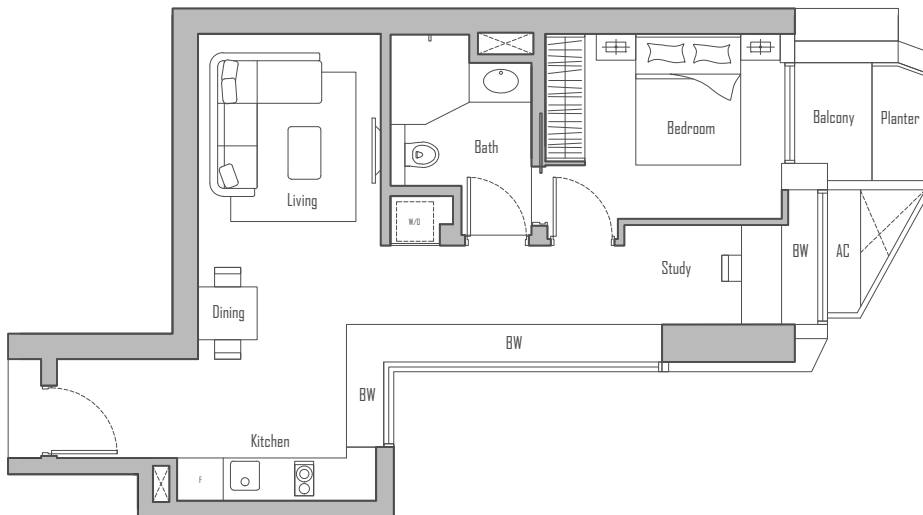

1 - BEDROOM + STUDY

TYPE AS3

69 sqm / 743 sqft

#09-19 to #23-19

#25-19 to #33-19